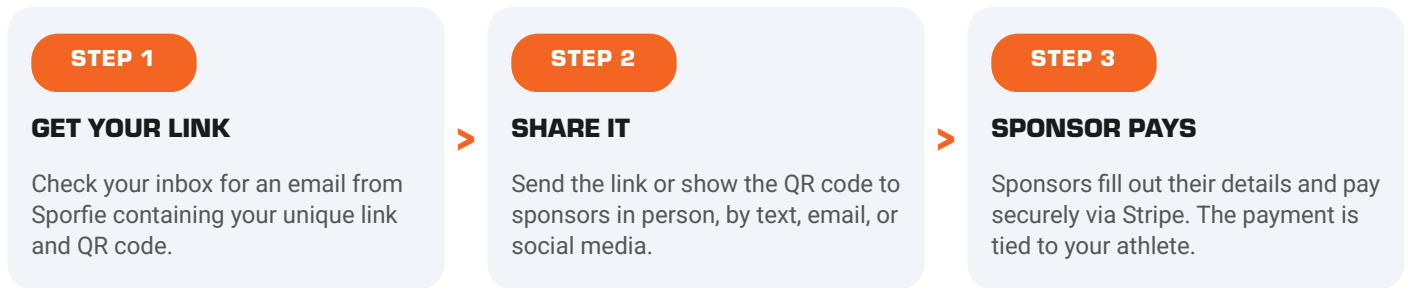

SPORFIE &

HOW TO REGISTER

Follow these three simple steps to get your unique fundraising link and start collecting sponsorships.

1

Scan or Visit

Scan the QR code below or visit the registration URL to open the sign-up form.

SCAN QR CODE OR GO TO:

sporfie.com/albuquerquewolves/fundraising/register

OUR GOAL

Every athlete buys or sells at least one sponsorship to benefit the entire program.

COLLECTING PAYMENTS

Once your admin adds you as a member, you will receive an email with a personal payment link and QR code. Every payment collected through either method is automatically credited to your athlete.

WHAT IT LOOKS LIKE

EMAIL YOU RECEIVE

From: raise@sporfie.com
Subject: You have been invited to raise funds for Albuquerque Wolves

Hi there,

Here is your personal payment link and QR code for collecting logo sponsorships.